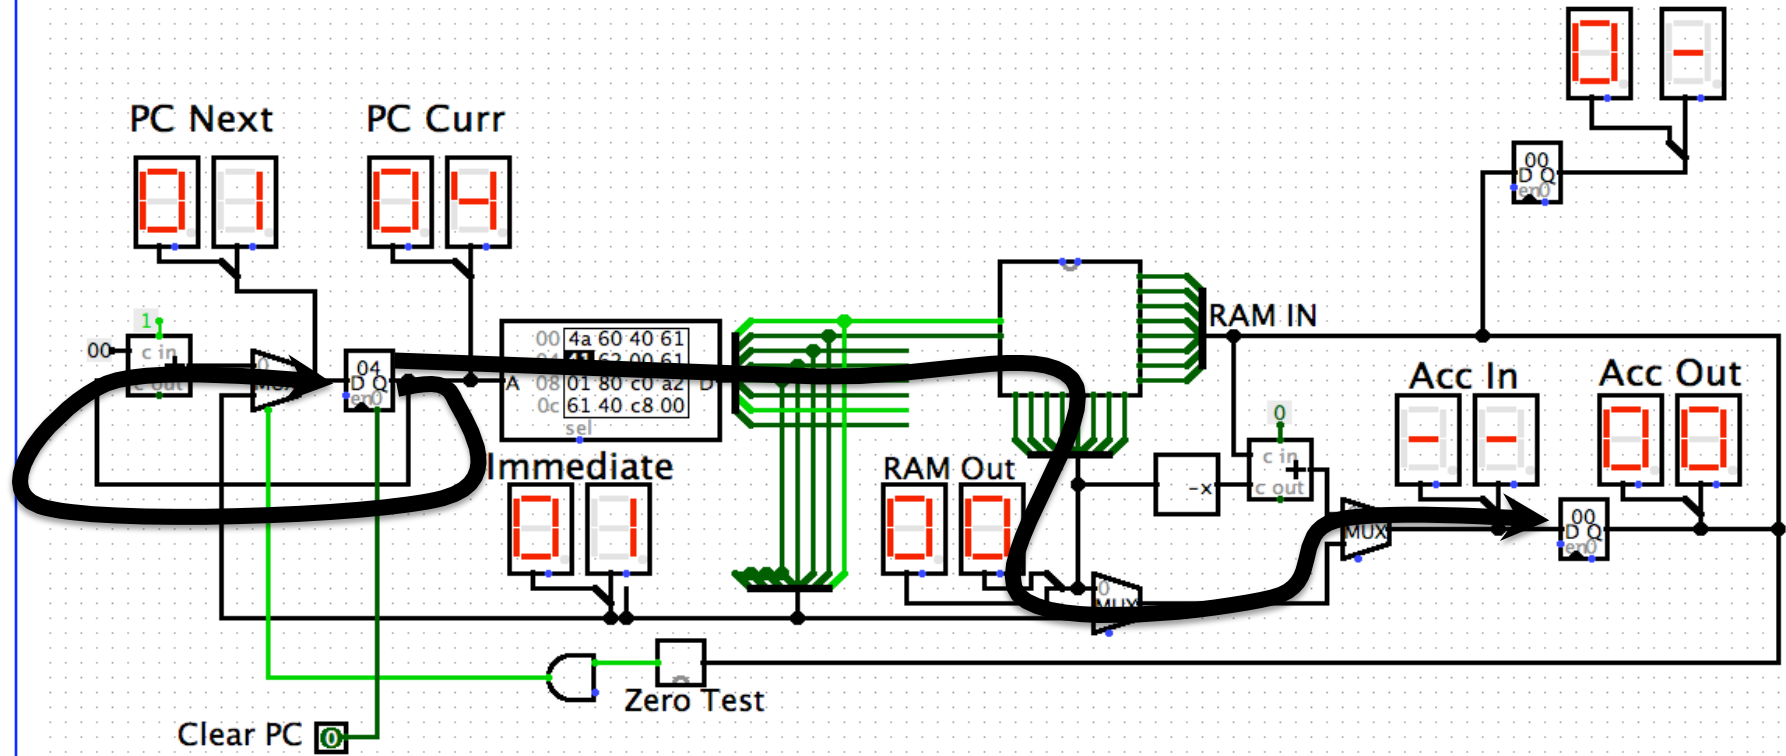

Moon-1

Data Path

CS31

Pascal Van Hentenryck

BROWN

Give Piece a chance

LIM

LAD

SAD

SUB

JZ